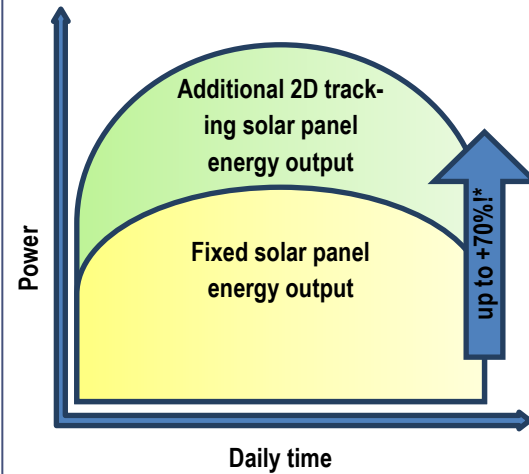

An innovation for installation and protection of solar panels

SauvSo optimizes the use of solar energy and increases its efficiency by protecting solar panels from weather conditions (hail, ice, snow, sand, wind, rain, etc.) using a retractable positioning and orientation system. It can adapt to both residential and commercial dwellings, which makes the product even more versatile.