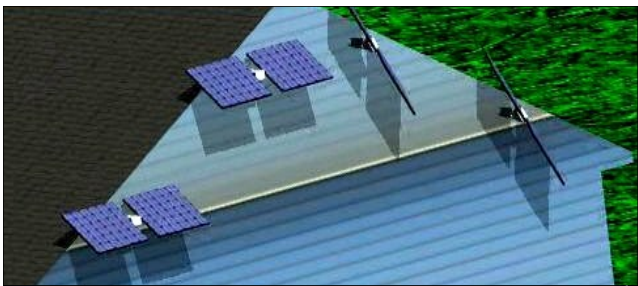

GET MORE ENERGY WITH THE SAUVSO INSTALLATION

**North American Yearly Average

GET MORE ENERGY WITH THE SAUVSO INSTALLATION

**North American Yearly Average

GET MORE ENERGY WITH THE SAUVSO INSTALLATION

**North American Yearly Average

PASCAL GUILLETTE

1014 de l'Église, Saint-Jean-Chrysostome
Québec, Canada, G6Z 3H4
Tel. : (418) 952-9632, Fax : (418) 839-6535

info@sauvso.com
pascalguillemette@videotron.ca

sauvso.com

PASCAL GUILLETTE

1014 de l'Église, Saint-Jean-Chrysostome
Québec, Canada, G6Z 3H4
Tel. : (418) 952-9632, Fax : (418) 839-6535

info@sauvso.com
pascalguillemette@videotron.ca

sauvso.com

PASCAL GUILLETTE

1014 de l'Église, Saint-Jean-Chrysostome
Québec, Canada, G6Z 3H4
Tel. : (418) 952-9632, Fax : (418) 839-6535

info@sauvso.com
pascalguillemette@videotron.ca

sauvso.com