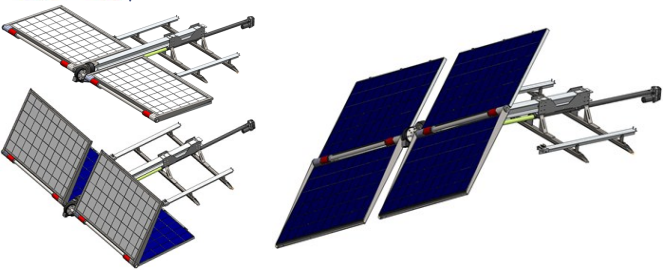

An innovation for installation and protection of solar panels

SauvSo optimizes the use of solar energy and increases its efficiency by protecting solar panels from weather conditions (hail, ice, snow, sand, wind, rain, etc.) using a retractable positioning and orientation system. It can adapt to both residential and commercial dwellings, which makes the product even more versatile.