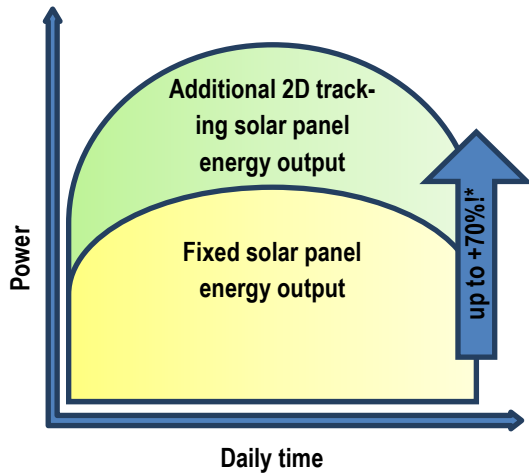

An innovation for installation and protection of solar panels

SauvSo optimizes the use of solar energy and increases its efficiency by protecting solar panels from weather conditions (hail, ice, snow, sand, wind, rain, etc.) using a retractable positioning and orientation system. It can adapt to both residential and commercial dwellings, which makes the product even more versatile.