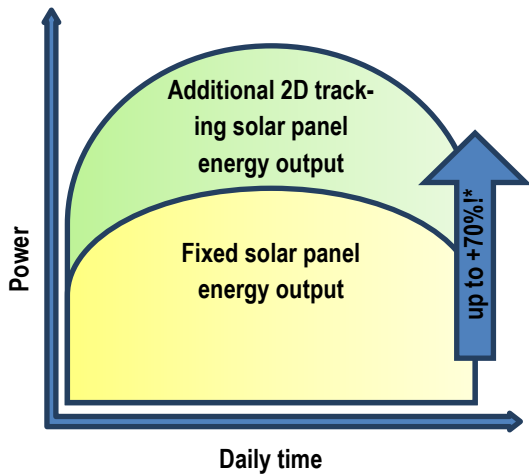

An innovation for installation and protection of solar panels

SauvSo optimizes the use of solar energy and increases its efficiency by protecting solar panels from weather conditions (hail, ice, snow, sand, wind, rain, etc.) using a retractable positioning and orientation system. It can adapt to both residential and commercial dwellings, which makes the product even more versatile.