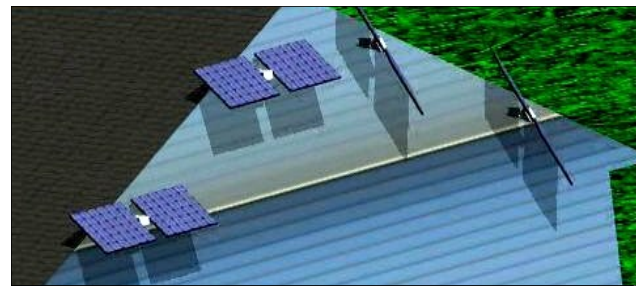

GET MORE ENERGY WITH THE SAUVSO INSTALLATION

**North American Yearly Average

GET MORE ENERGY WITH THE SAUVSO INSTALLATION

**North American Yearly Average

GET MORE ENERGY WITH THE SAUVSO INSTALLATION

**North American Yearly Average

PASCAL GUILLETTE

1014 de l'Église, Saint-Jean-Chrysostome
Québec, Canada, G6Z 3H4
Tel. : (418) 952-9632, Fax : (418) 839-6535

info@sauvso.com
pascalguillemette@videotron.ca

sauvso.com

PASCAL GUILLETTE

1014 de l'Église, Saint-Jean-Chrysostome
Québec, Canada, G6Z 3H4
Tel. : (418) 952-9632, Fax : (418) 839-6535

info@sauvso.com
pascalguillemette@videotron.ca

sauvso.com

PASCAL GUILLETTE

1014 de l'Église, Saint-Jean-Chrysostome
Québec, Canada, G6Z 3H4
Tel. : (418) 952-9632, Fax : (418) 839-6535

info@sauvso.com
pascalguillemette@videotron.ca

sauvso.com