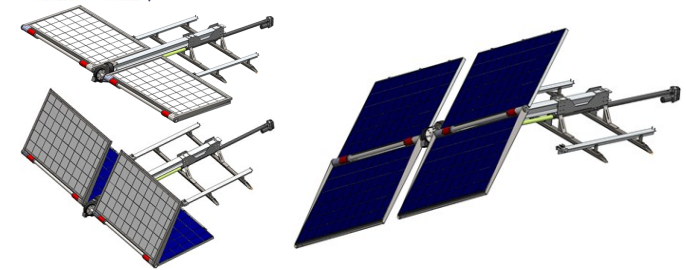

- SauvSo can be easily integrated in urban areas;
- SauvSo promotes decentralization of electricity production;
- SauvSo optimizes electricity production from solar panels;
- SauvSo protects solar panels against weather hazards.