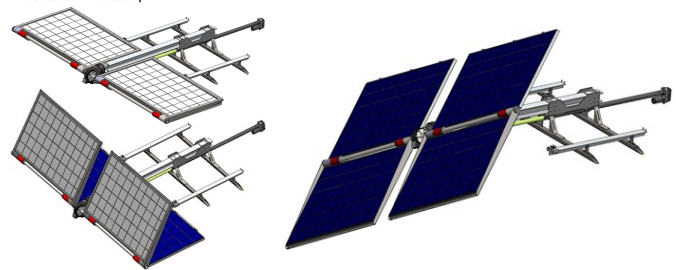

An innovation for installation and protection of solar panels

SauvSo optimizes the use of solar energy and increases its efficiency by protecting solar panels from weather conditions (hail, ice, snow, sand, wind, rain, etc.) using a retractable positioning and orientation system. It can adapt to both residential and commercial dwellings, which makes the product even more versatile.